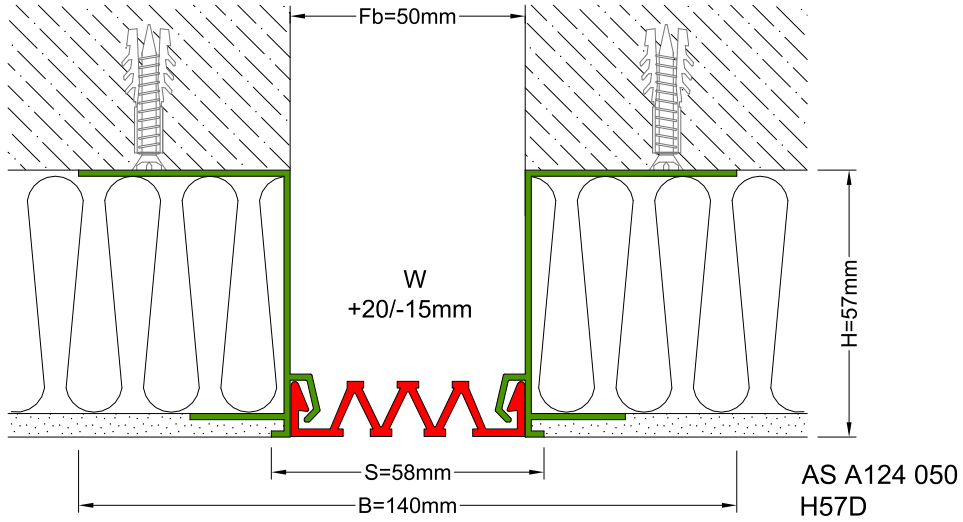

AS A124 flush mounted profile is specially designed for places with insulating board applications and can easily be installed by means of screws to all types of walls. Its ribbed elastomeric gasket gains the profile a remarkable movement ability and slide-in gasket system lets the profile to be used at facades. Profiles up to 150 mm gap are applied with single gasket while the wider ones are with double gaskets joined with a connector profile.

- Application Areas** : Outdoor / Wall
- Ideal for** : Shopping Malls, Airports, Residences, Hospitals, Hotels, Commercial & Public Buildings etc.
- Material** : Mill Finish Aluminum (Anodizing optional), EPDM (Only in Black Color) or TPE Gasket
- Aluminum Alloy** : 6063 AA-USA / EN AW 6063
- Optional Supplies** : Fire Barrier, Waterproof EPDM membrane

* Visuals are representative and the profile configuration may differ depending on the characteristics requested.

LOCATION	MODEL	GAP (Fb) mm	HEIGHT (H) MM	OVERALL WIDTH (B) mm	VISIBLE WIDTH (S) mm	MOVEMENT (W) mm	LOAD CAPACITY	STANDARD LENGTH (mt)
Wall to Wall	AS A124-030	30	47 / 57	120	38	+10 / - 6	N/A	3
	AS A124-050	50	47 / 57	140	58	+20 / -15	N/A	3
	AS A124-080	80	47 / 57	170	88	+40 / -30	N/A	3
	AS A124-100	100	47 / 57	190	108	+20 / -50	N/A	3
	AS A124-150	150	47 / 57	240	158	+30 / -80	N/A	3
	AS A124-200	200	47 / 57	290	208	+40 / -100	N/A	3
	AS A124-200M	200	47 / 57	290	208	+40 / -100	N/A	3

Note: Please ask for different sizes

Profil No Profile Number	AS A124 050	AS A124 050K
Fb (mm)	50	50
H (mm) yaklaşık approx.	57	57
W± (mm) yaklaşık approx.	+20/-15	+20/-15
Renk Color	Alüminyum: Natürel, Fitiller: Siyah, gri,diğer Aluminum: Natural,Inserts:Black,gre,y,others	
Malzeme Material	Alüminyum, EPDM Kauçuk(siyah),Termoplastik Kauçuk (gri ve diğer) Aluminum, EPDM Rubber(black),Thermoplastic Rubber (grey and others)	
Standart Uzunluk Standard Length	3	