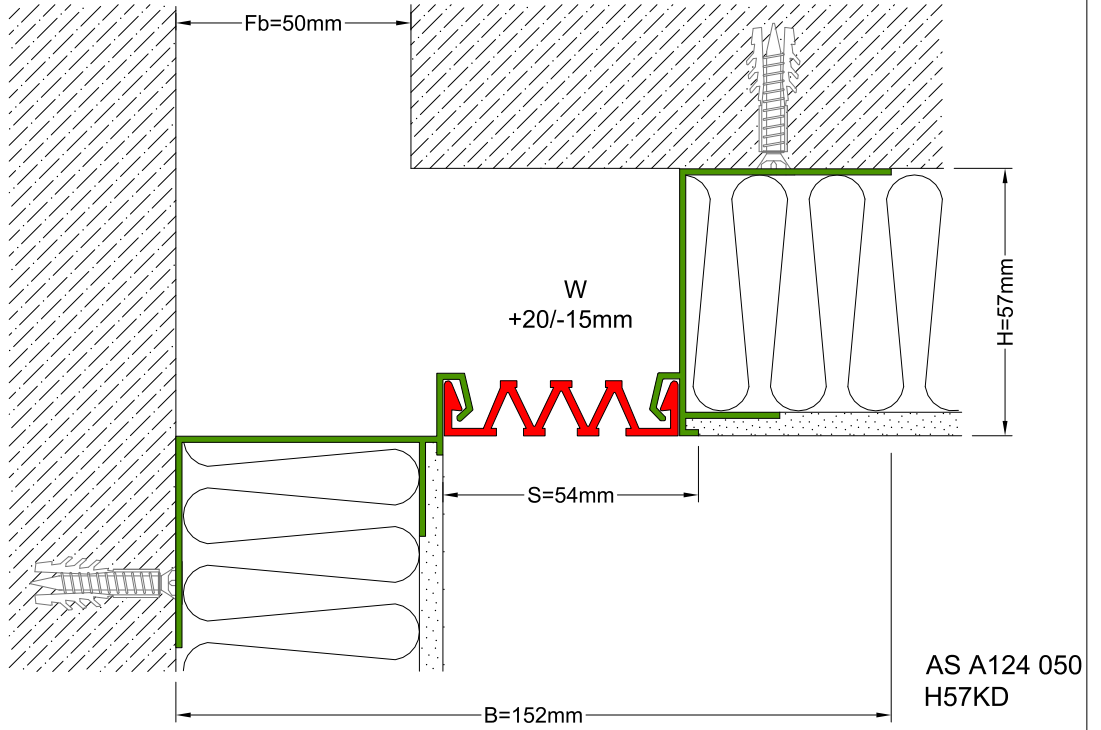

AS A124 flush mounted profile is specially designed for places with insulating board applications and can easily be installed by means of screws to all types of walls. Its ribbed elastomeric gasket gains the profile a remarkable movement ability and slide-in gasket system lets the profile to be used at facades. Profiles up to 150 mm gap are applied with single gasket while the wider ones are with double gaskets joined with a connector profile.

* Visuals are representative and the profile configuration may differ depending on the characteristics requested.

LOCATION	MODEL	GAP (Fb) mm	HEIGHT (H) MM	OVERALL WIDTH (B) mm	VISIBLE WIDTH (S) mm	MOVEMENT (W) mm	LOAD CAPACITY	STANDARD LENGTH (mt)
Wall to Wall	AS A124-030	30	47 / 57	120	38	+10 / - 6	N/A	3
	AS A124-050	50	47 / 57	140	58	+20 / -15	N/A	3
	AS A124-080	80	47 / 57	170	88	+40 / -30	N/A	3
	AS A124-100	100	47 / 57	190	108	+20 / -50	N/A	3
	AS A124-150	150	47 / 57	240	158	+30 / -80	N/A	3
	AS A124-200	200	47 / 57	290	208	+40 / -100	N/A	3
	AS A124-200M	200	47 / 57	290	208	+40 / -100	N/A	3

Note: Please ask for different sizes

Profil No Profile Number	AS A124 050	AS A124 050K
Fb (mm)	50	50
H (mm) yaklaşık approx.	57	57
W± (mm) yaklaşık approx.	+20/-15	+20/-15
Renk Color	Alüminyum: Natürel, Fitiller: Siyah, gri,diğer Aluminum: Natural,Inserts:Black,gre,y,others	
Malzeme Material	Alüminyum, EPDM Kauçuk(siyah),Termoplastik Kauçuk (gri ve diğer) Aluminum, EPDM Rubber(black),Thermoplastic Rubber (grey and others)	
Standart Uzunluk Standard Length	3	