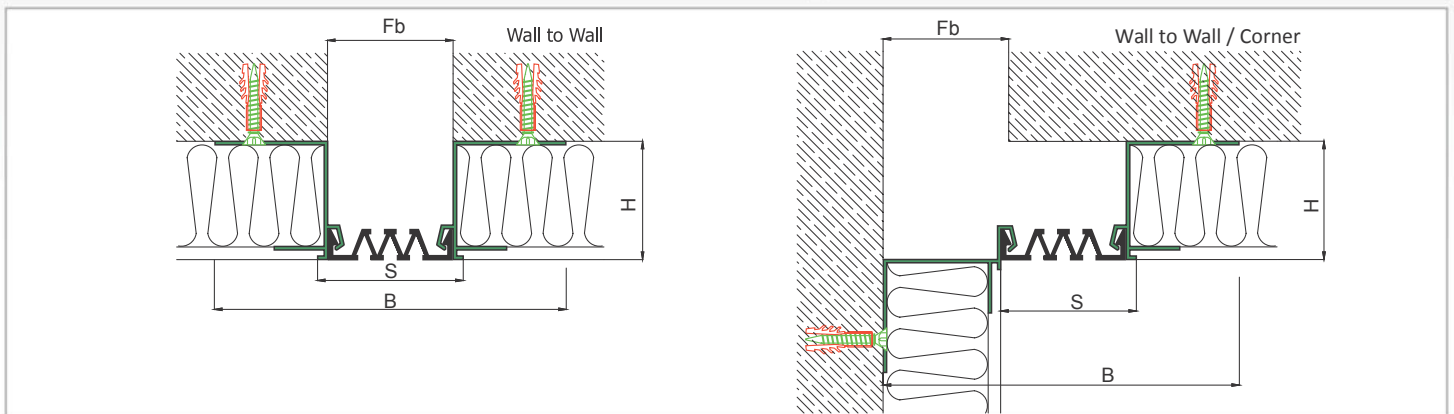

AS A124 flush mounted profile is specially designed for places with insulating board applications and can easily be installed by means of screws to all types of walls. Its ribbed elastomeric gasket gains the profile a remarkable movement ability and slide-in gasket system lets the profile to be used at facades. Profiles up to 150 mm gap are applied with single gasket while the wider ones are with double gaskets joined with a connector profile.

- Application Areas** : Outdoor / Wall
- Ideal for** : Shopping Malls, Airports, Residences, Hospitals, Hotels, Commercial & Public Buildings etc.
- Material** : Mill Finish Aluminum (Anodizing optional), EPDM (Only in Black Color) or TPE Gasket
- Aluminum Alloy** : 6063 AA-USA / EN AW 6063
- Optional Supplies** : Fire Barrier, Waterproof EPDM membrane

* Visuals are representative and the profile configuration may differ depending on the characteristics requested.

LOCATION	MODEL	GAP (Fb) mm	HEIGHT (H) MM	OVERALL WIDTH (B) mm	VISIBLE WIDTH (S) mm	MOVEMENT (W) mm	LOAD CAPACITY	STANDARD LENGTH (mt)
Wall to Wall	AS A124-030	30	47 / 57	120	38	+10 / - 6	N/A	3
	AS A124-050	50	47 / 57	140	58	+20 / -15	N/A	3
	AS A124-080	80	47 / 57	170	88	+40 / -30	N/A	3
	AS A124-100	100	47 / 57	190	108	+20 / -50	N/A	3
	AS A124-150	150	47 / 57	240	158	+30 / -80	N/A	3
	AS A124-200	200	47 / 57	290	208	+40 / -100	N/A	3
	AS A124-200M	200	47 / 57	290	208	+40 / -100	N/A	3

Note: Please ask for different sizes

Profil No Profile Number	AS A124 050	AS A124 050K
Fb (mm)	50	50
H (mm) yaklaşık approx.	57	57
W± (mm) yaklaşık approx.	+20/-15	+20/-15
Renk Color	Alüminyum: Natürel, Fitiller: Siyah, gri,diğer Aluminum: Natural,Inserts:Black,gre,y,others	
Malzeme Material	Alüminyum, EPDM Kauçuk(siyah),Termoplastik Kauçuk (gri ve diğer) Aluminum, EPDM Rubber(black),Thermoplastic Rubber (grey and others)	
Standart Uzunluk Standard Length	3	