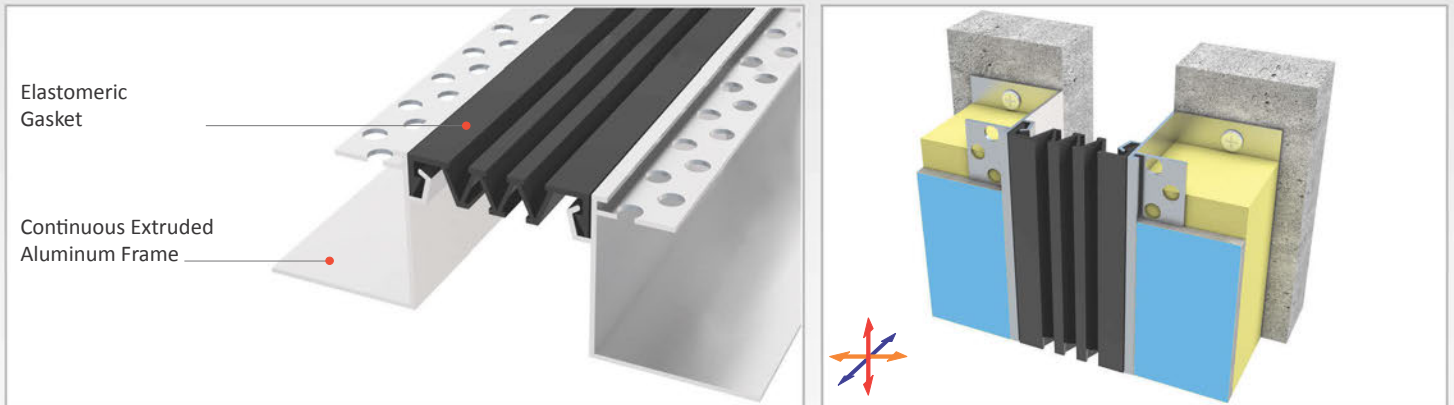

AS A124 flush mounted profile is specially designed for places with insulating board applications and can easily be installed by means of screws to all types of walls. Its ribbed elastomeric gasket gains the profile a remarkable movement ability and slide-in gasket system lets the profile to be used at facades. Profiles up to 150 mm gap are applied with single gasket while the wider ones are with double gaskets joined with a connector profile.

- Application Areas** : Outdoor / Wall
- Ideal for** : Shopping Malls, Airports, Residences, Hospitals, Hotels, Commercial & Public Buildings etc.
- Material** : Mill Finish Aluminum (Anodizing optional), EPDM (Only in Black Color) or TPE Gasket
- Aluminum Alloy** : 6063 AA-USA / EN AW 6063
- Optional Supplies** : Fire Barrier, Waterproof EPDM membrane

* Visuals are representative and the profile configuration may differ depending on the characteristics requested.

LOCATION	MODEL	GAP (Fb) mm	HEIGHT (H) MM	OVERALL WIDTH (B) mm	VISIBLE WIDTH (S) mm	MOVEMENT (W) mm	LOAD CAPACITY	STANDARD LENGTH (mt)
Wall to Wall	AS A124-030	30	47 / 57	120	38	+10 / - 6	N/A	3
	AS A124-050	50	47 / 57	140	58	+20 / -15	N/A	3
	AS A124-080	80	47 / 57	170	88	+40 / -30	N/A	3
	AS A124-100	100	47 / 57	190	108	+20 / -50	N/A	3
	AS A124-150	150	47 / 57	240	158	+30 / -80	N/A	3
	AS A124-200	200	47 / 57	290	208	+40 / -100	N/A	3
	AS A124-200M	200	47 / 57	290	208	+40 / -100	N/A	3

Note: Please ask for different sizes

Profil No Profile Number	AS A124 050	AS A124 050K
Fb (mm)	50	50
H (mm) yaklaşık approx.	57	57
W± (mm) yaklaşık approx.	+20/-15	+20/-15
Renk Color	Alüminyum: Natürel, Fitiller: Siyah, gri,diğer Aluminum: Natural,Inserts:Black,gre,y,others	
Malzeme Material	Alüminyum, EPDM Kauçuk(siyah),Termoplastik Kauçuk (gri ve diğer) Aluminum, EPDM Rubber(black),Thermoplastic Rubber (grey and others)	
Standart Uzunluk Standard Length	3	